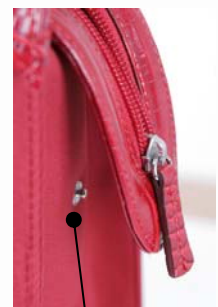

**Feature:** Lightweight, stylish laptop tote in quality imitation croc. leather & durable poly  
**Benefit:** Doesn't look like a laptop case (ie. theft deterrent)

**Feature:** Stylish front pocket  
**Benefit:** Quick access

**Feature:** Bonus clear pouch  
**Benefit:** Keep your cosmetics/ laptop accessories visible & in one secure location

**Feature:** Front exterior zip around compartment  
**Benefit:** to keep personal items separate & in easy reach from laptop section

**Feature:** Metal feet & PVC base  
**Benefit:** Easy to keep clean

**Feature:** Rear zippered pocket  
**Benefit:** Quick & secure access

**Feature:** Side clip on buttons  
**Benefit:** For expanding and giving more room in main compartment if required